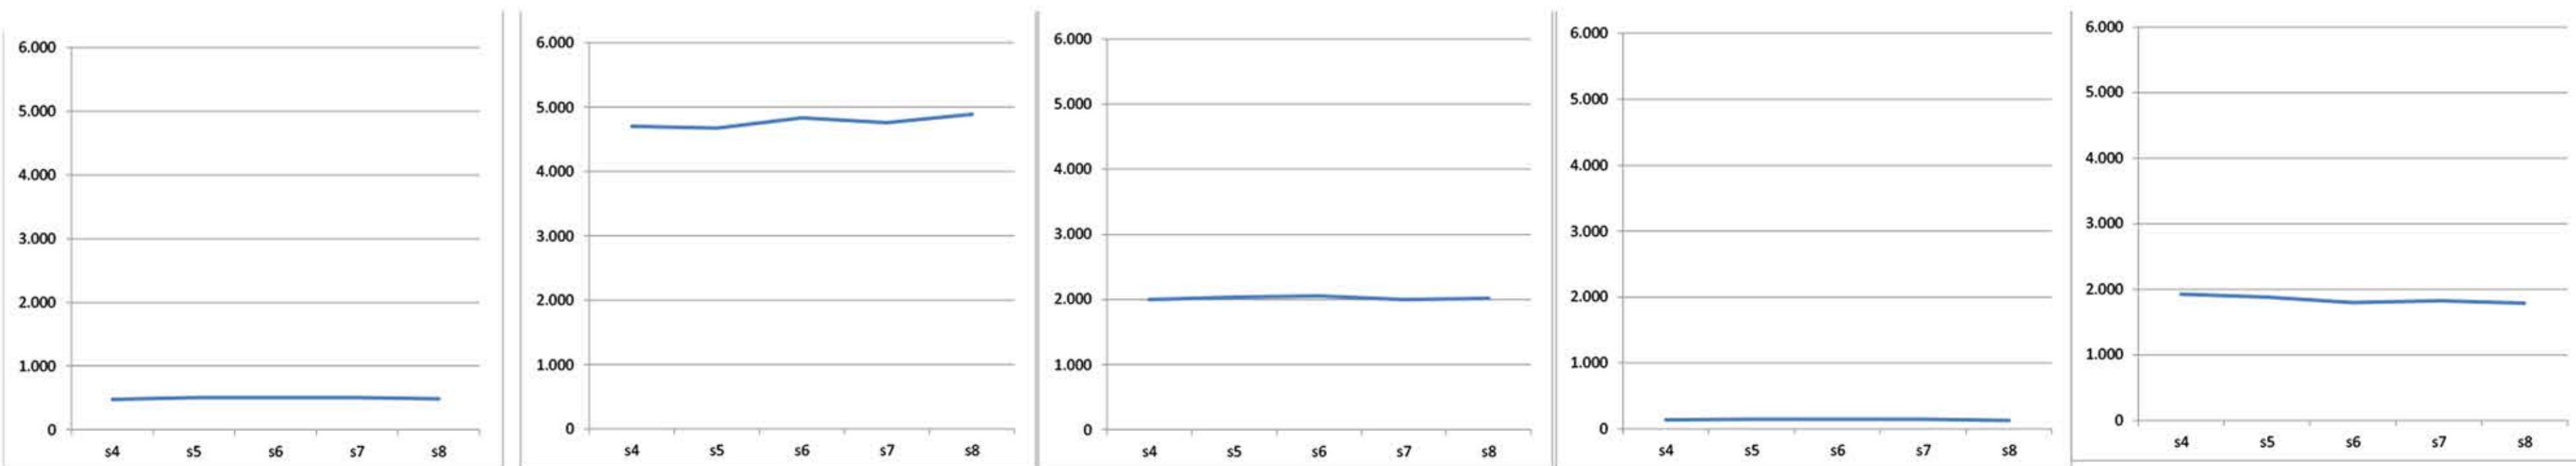

Rat# (Media(Pond))

Início	Programas	Emissora	Rat#	Rank	Início	Programas	Emissora	Rat#	Rank

Segunda-feira 2017-02-20

20:28:00	EZEL	TV BAND	633,20	18
20:29:00	JORNAL NACIONAL	Globo	9.603,22	2
20:40:00	NOVELA NOITE 1	SBT	3.321,27	8
20:45:00	NOVELA II	Record TV	5.244,42	5
20:30:00	RELIGIOSO NOT	Rede Tv!	71,89	29
21:13:00	RELIGIOSO NOT	TV BAND	242,06	25
21:13:00	NOVELA III	Globo	10.272,59	1
21:31:00	TV FAMA	Rede Tv!	251,84	24
21:33:00	NOVELA NOITE 2	SBT	3.178,68	9
21:44:00	JORNAL DA RECORD	Record TV	3.092,35	7
22:07:00	BOL BAND FOLIA NOT	TV BAND	254,81	26
22:09:00	POLICIA 24H MELH MOM	TV BAND	333,59	22
22:19:00	BIG BROTHER BRASIL	Globo	9.064,32	3
22:29:00	POLICIA 24H	TV BAND	693,05	16

Quinta-feira 2017-02-23

20:29:00	JORNAL NACIONAL	Globo	8.761,54	2
20:29:00	EZEL	TV BAND	580,88	18
20:39:00	CALDEIRAO DA SORTE NOT	SBT	2.655,48	10
20:40:00	NOVELA NOITE 1	SBT	3.149,05	8
20:45:00	NOVELA II	Record TV	5.100,37	5
20:25:00	RELIGIOSO NOT	Rede Tv!	91,28	29
21:16:00	RELIGIOSO NOT	TV BAND	235,06	25
21:15:00	NOVELA III	Globo	10.072,28	1
21:26:00	TV FAMA	Rede Tv!	170,43	24
21:32:00	NOVELA NOITE 2	SBT	3.071,64	9
21:47:00	JORNAL DA RECORD	Record TV	3.139,81	7
21:49:00	VOLEI NOT	Rede Tv!	96,97	28
22:09:00	BOL BAND FOLIA NOT	TV BAND	230,07	26
22:12:00	MR BEAN NOT	TV BAND	677,10	17
22:21:00	BIG BROTHER BRASIL	Globo	8.673,29	3
22:23:00	PROGRAMA DO RATINHO	SBT	2.986,24	11

Terça-feira 2017-02-21

20:29:00	EZEL	TV BAND	630,04	18
20:29:00	JORNAL NACIONAL	Globo	9.330,31	2
20:38:00	NOVELA NOITE 1	SBT	3.326,33	8
20:45:00	NOVELA II	Record TV	5.338,95	5
20:30:00	RELIGIOSO NOT	Rede Tv!	54,56	29
21:14:00	RELIGIOSO NOT	TV BAND	217,21	25
21:13:00	NOVELA III	Globo	10.226,46	1
21:28:30	CALDEIRAO DA SORTE NOT	SBT	3.033,67	10
21:29:00	NOVELA NOITE 2	SBT	3.024,98	9
21:31:00	TV FAMA	Rede Tv!	182,65	24
21:43:00	JORNAL DA RECORD	Record TV	3.506,68	7
22:08:00	BOL BAND FOLIA NOT	TV BAND	210,06	26
22:10:00	OS SIMPSONS	TV BAND	324,38	20
22:20:00	BIG BROTHER BRASIL	Globo	8.975,26	3
22:23:00	PROGRAMA DO RATINHO	SBT	2.415,28	11

Sexta-feira 2017-02-24

20:25:00	BOL BASTIDORES CARN NOT	Rede Tv!	170,86	27
20:27:00	EZEL	TV BAND	547,99	18
20:29:00	JORNAL NACIONAL	Globo	8.346,64	2
20:39:00	NOVELA NOITE 1	SBT	2.958,15	8
20:45:00	NOVELA II	Record TV	4.499,76	5
20:27:00	RELIGIOSO NOT	Rede Tv!	84,68	29
21:15:00	RELIGIOSO NOT	TV BAND	235,11	25
21:16:00	NOVELA III	Globo	8.974,94	1
21:28:00	TV FAMA	Rede Tv!	238,96	24
21:29:30	CALDEIRAO DA SORTE NOT	SBT	2.712,74	10
21:32:00	NOVELA NOITE 2	SBT	2.683,21	9
21:45:00	JORNAL DA RECORD	Record TV	2.964,25	7
22:09:00	PANICO NA BAND REPRISE	TV BAND	481,27	19
22:20:00	BIG BROTHER BRASIL	Globo	7.915,63	3
22:23:00	PROGRAMA DO RATINHO	SBT	2.457,19	11

Quarta-feira 2017-02-22